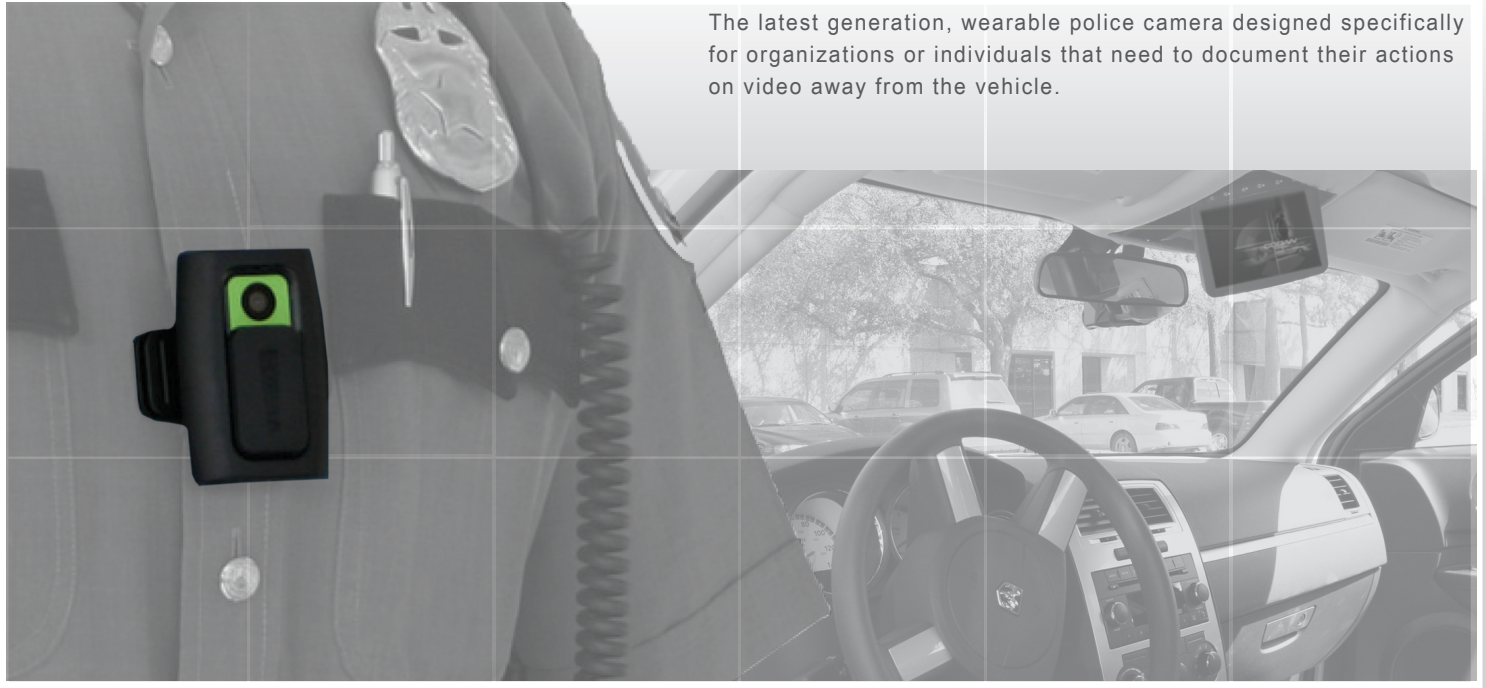

## Body-Worn Video Camera that Integrates with the COBAN DVMS

The latest generation, wearable police camera designed specifically for organizations or individuals that need to document their actions on video away from the vehicle.

**A Body Camera that Supplements COBAN Systems** videos taken by the COBAN VIEVU body-worn camera are automatically imported directly into the COBAN DVMS system and can be linked to the corresponding in-car video by case ID.

**Digital Signature Generation** ensures that both the COBAN VIEVU body-worn camera videos are marked with a unique digital signature to prove that the video has not been altered.

**Attaches Almost Anywhere**, the VIEVU body-worn camera can attach in multiple spots on the user's uniform or equipment.

**4 GB Internal Memory**, and a four hour recording time (standard) plus an increased low-light capability and enhanced image quality compared to other body-worn cameras.

**Hands-free, Pager Sized Design**, no cords, no cables, a single on/off switch, and a rugged, waterproof design.